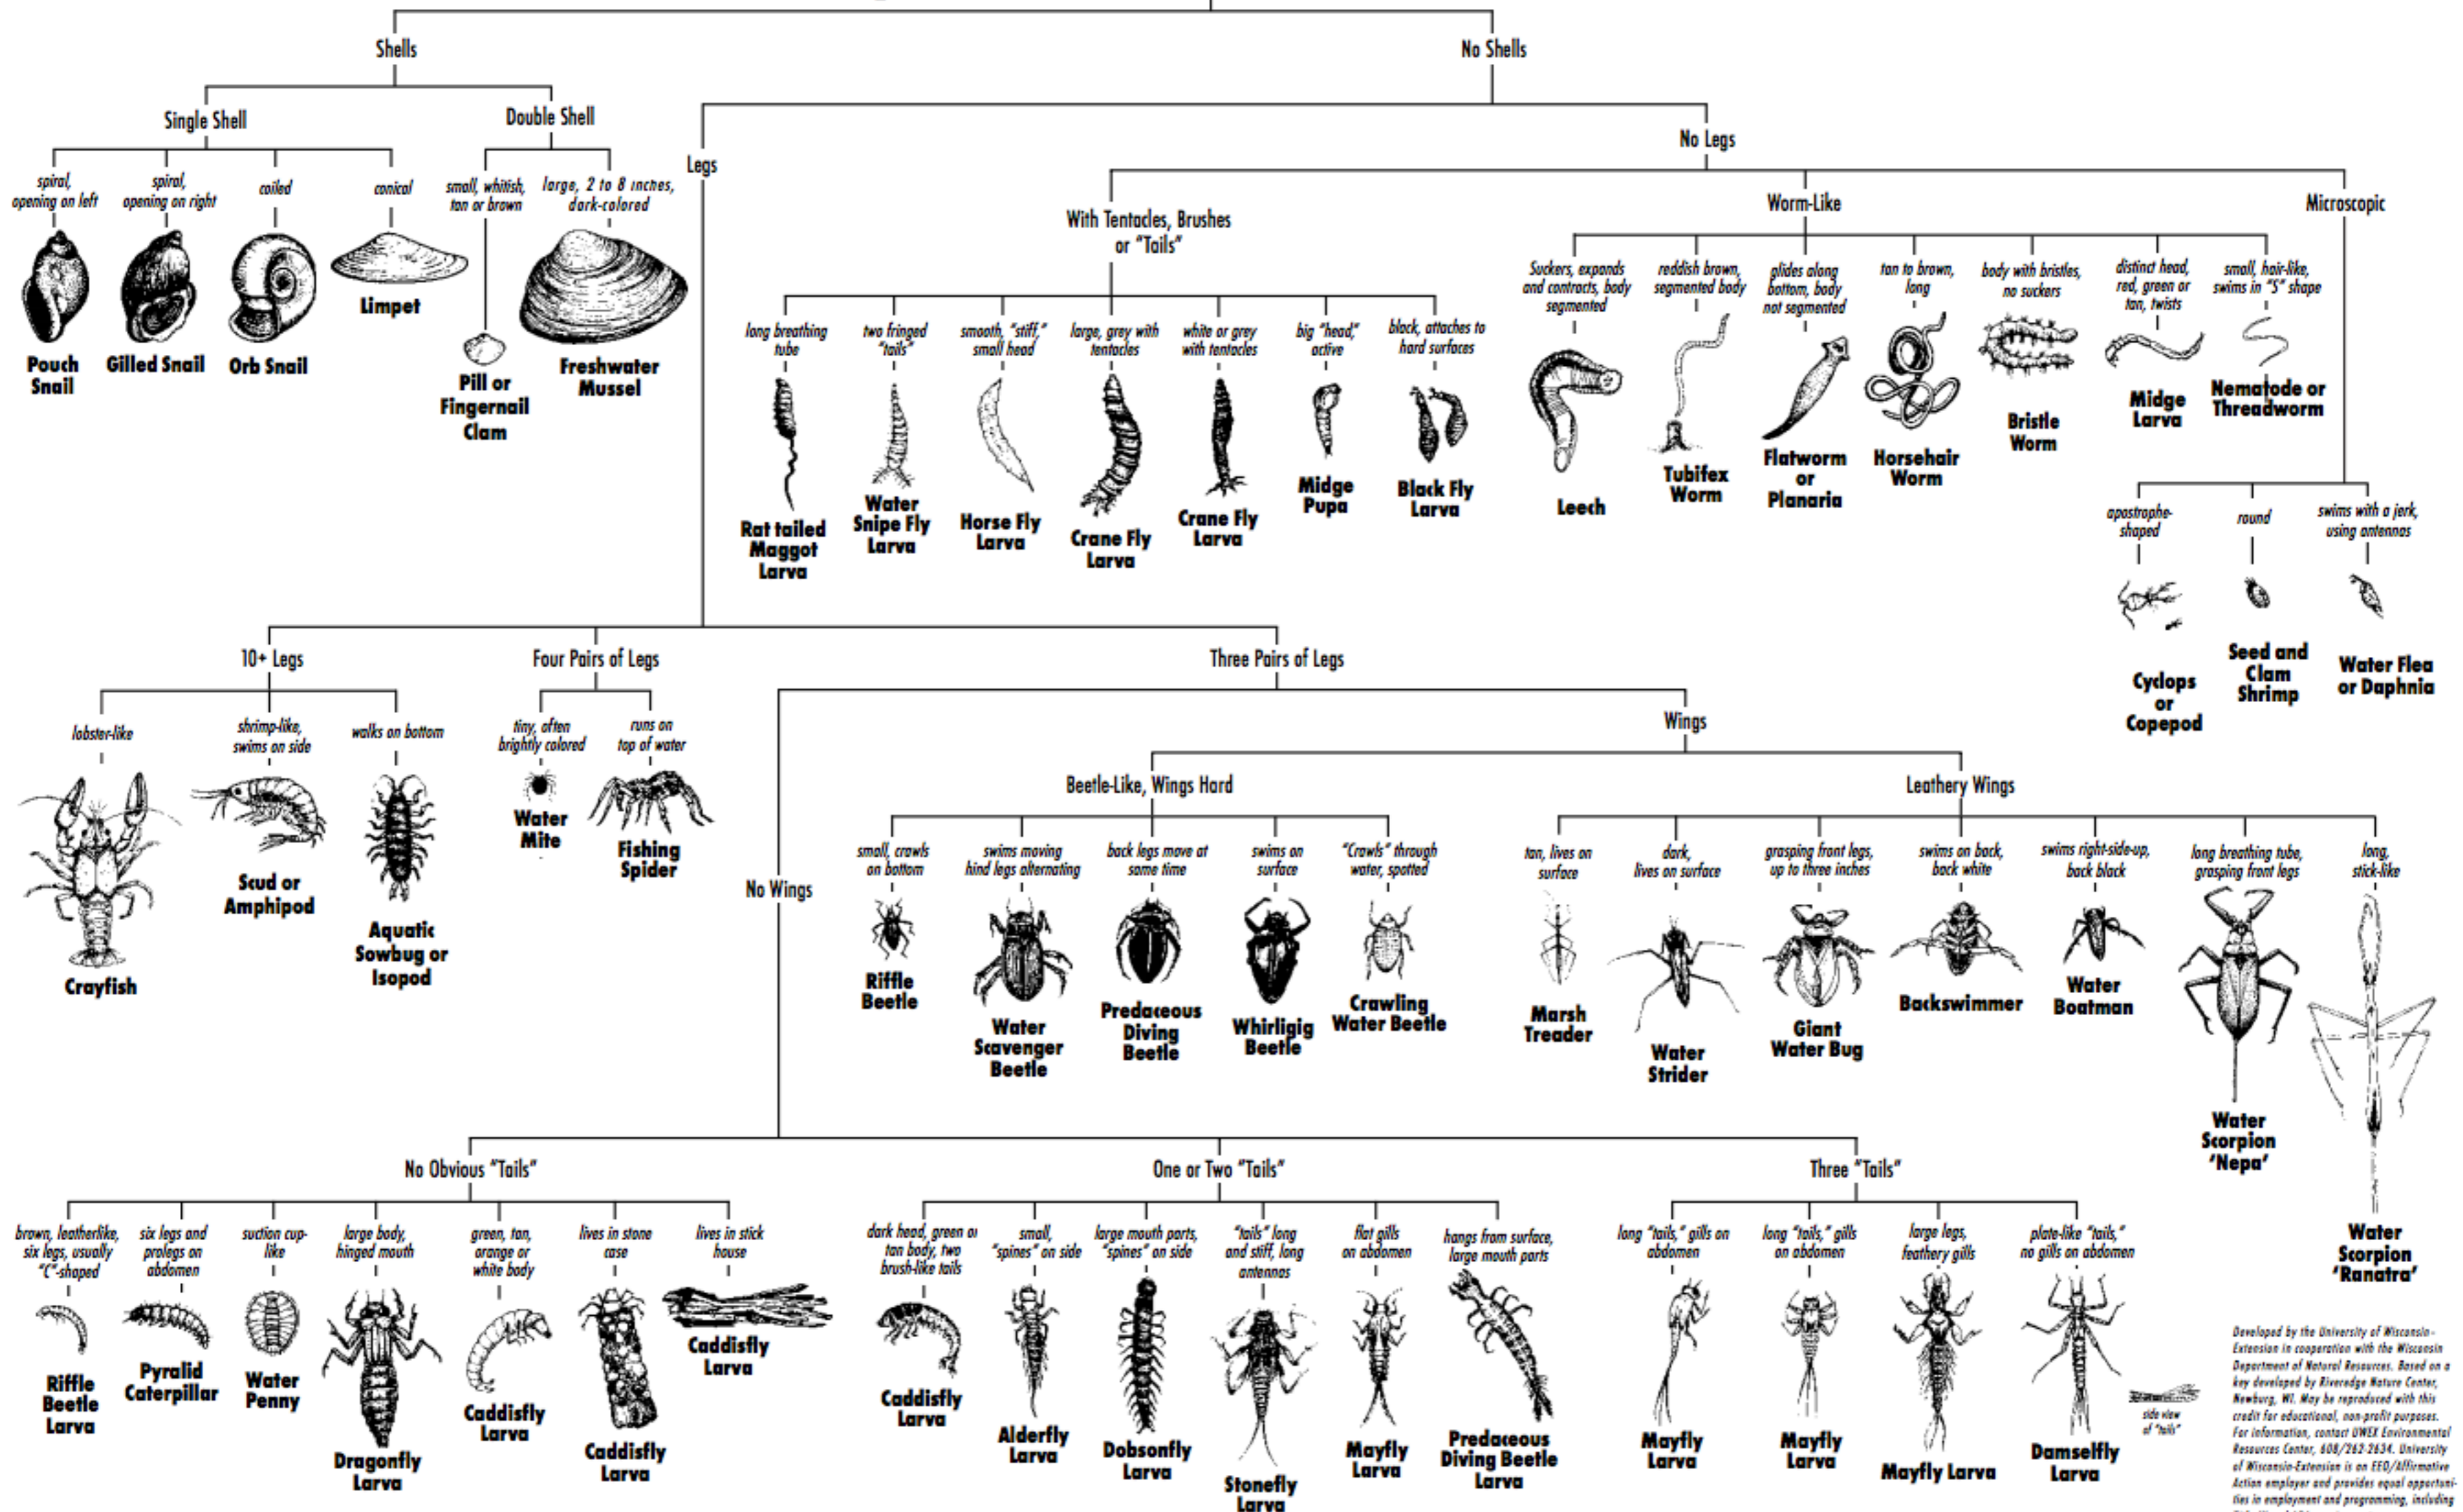

Key to Macroinvertebrate Life in the River

(Sizes of illustrations are not proportional.)

Developed by the University of Wisconsin-Extension in cooperation with the Wisconsin Department of Natural Resources. Based on a key developed by Riveredge Nature Center, Newburg, WI. May be reproduced with this credit for educational, non-profit purposes. For information, contact UWEX Environmental Resources Center, 608/262-2634. University of Wisconsin-Extension is an EEO/Affirmative Action employer and provides equal opportunities in employment and programming, including Title IX and ADA requirements.